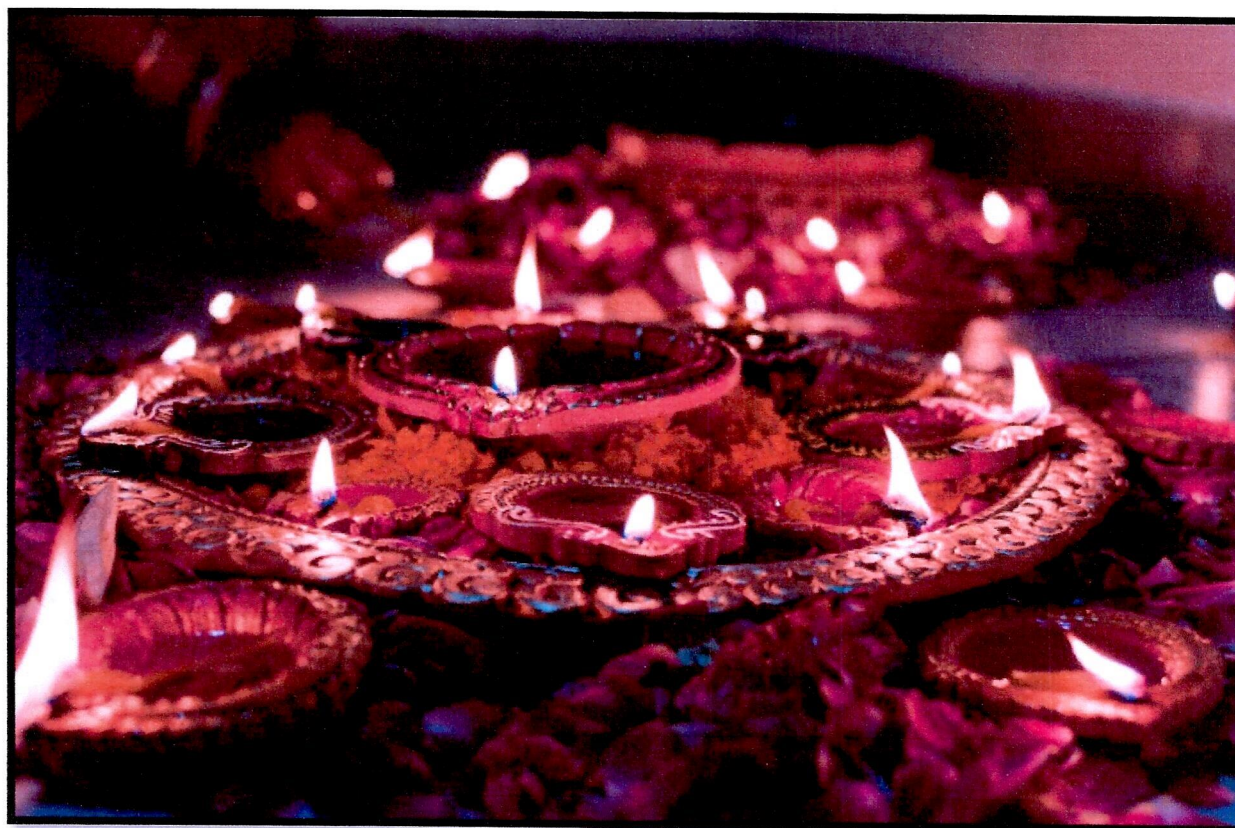

Rayat Shikshan Sanstha's
Laxmibai Bhaurao Patil Mahila Mahavidyalaya, Solapur
Diwali Trade Fair
2021-22

Outcome of the activity measured by Profit earned by the Students

Sr.No.	Name	Type of Stall	Expenditure	Income	Profit
1	Aiwale Kajal Chandrakant	Parchadani	720	1205	485
2	Alat Sonali Ravikant	Fun game	800	2025	1225
3	Ankalga Terjapati Anok	Fun game	725	3050	2325
4	Atkare Ruchira Anand	Fun game	650	1825	1175
5	Balan vidhAshri	Artificial Jewellery	1475	2515	1040
6	Bandgar Punam G.	" — "	1600	2750	1150
7	Barse Asha Malikarn	Artificial Jewellery	1200	2060	860
8	Bhadkwar snuti. L	Artificial Jewellery	1300	2175	875
9	Balekar gamrudhi. m	Artificial Jewellery	1400	2080	680
10	Bhing Asha Puraj	Pyramid Toss	850	2700	1850
11	Bhosale sonali shiraji	Ballon Pop	550	2230	1680
12	Bolekar Prayati. T	Cloths	4200	7550	3350
13	Bolly Malashree Balaji	Laddoes	850	1275	425
14	Borade vaishnavi Navanath	Machurian	650	1350	700
15	Chalwandi malashree Rajat	Panipuri	425	850	425
16	Charan vaishnavi S.	radapav	715	1605	890
17	Chougale pooja Subhash	Apple	600	1350	750
18	Devkar sonali Chandrakant	cherpurii	450	970	520
19	Dhade sonam Raju	Panipuri	575	1090	515
20	Dhale shivanisharad	parate	900	1700	800
21	Gaitwad Ashwini. D.	Misal pav	1200	1970	770
22	Gaitwad Divya Srinikant	Chivada.	780	1520	740

Total = 22,615   45845   23,230

Coordinator

Principal
Laxmibai Bhaurao Patil
Mahila Mahavidyalaya, Solapur.

**Rayat Shikshan Sanstha's
Laxmibai Bhaurao Patil Mahila Mahavidyalaya,
Solapur
2019-20**

Criterion – 7

7.2

Best Practices

Diwali Trade Fair