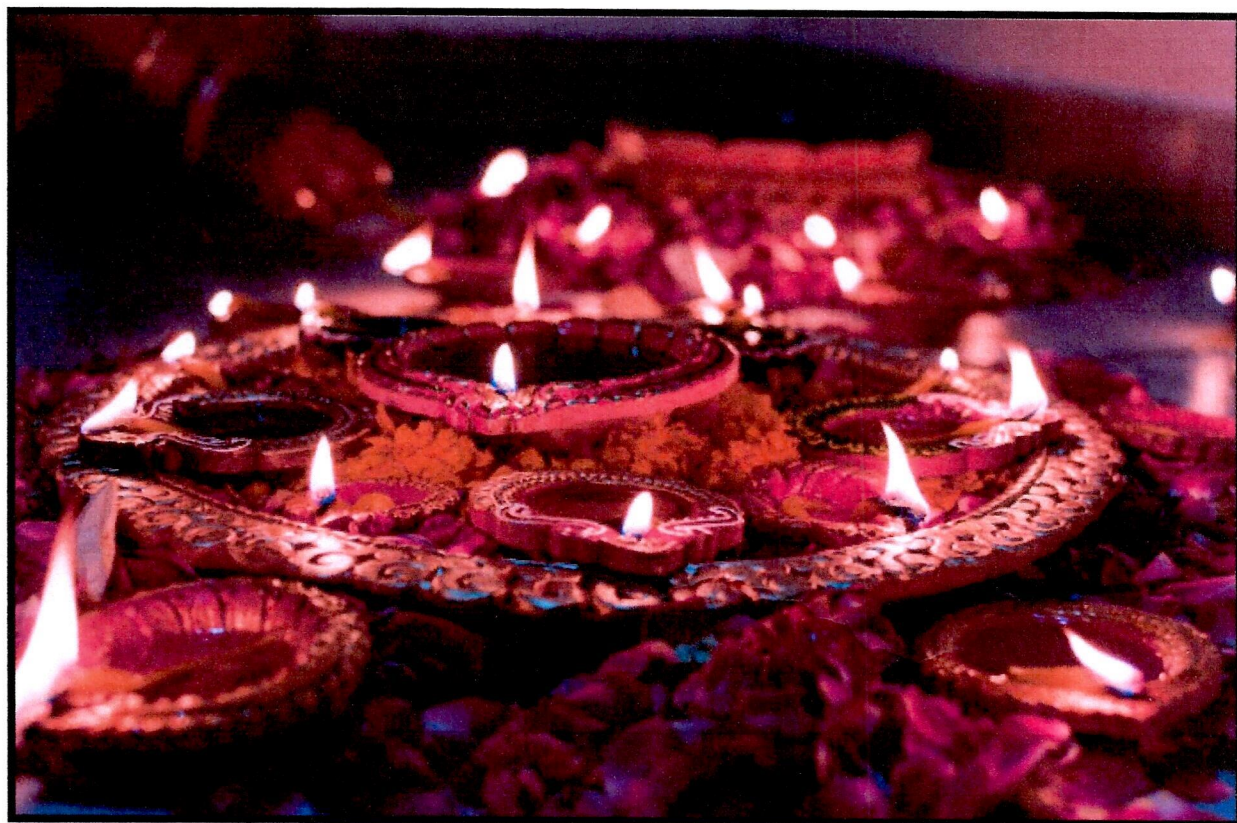

Rayat Shikshan Sanstha's
Laxmibai Bhaurao Patil Mahila Mahavidyalaya,
Solapur
2018-19

Criterion – 7

7.2

Best Practices

Diwali Trade Fair