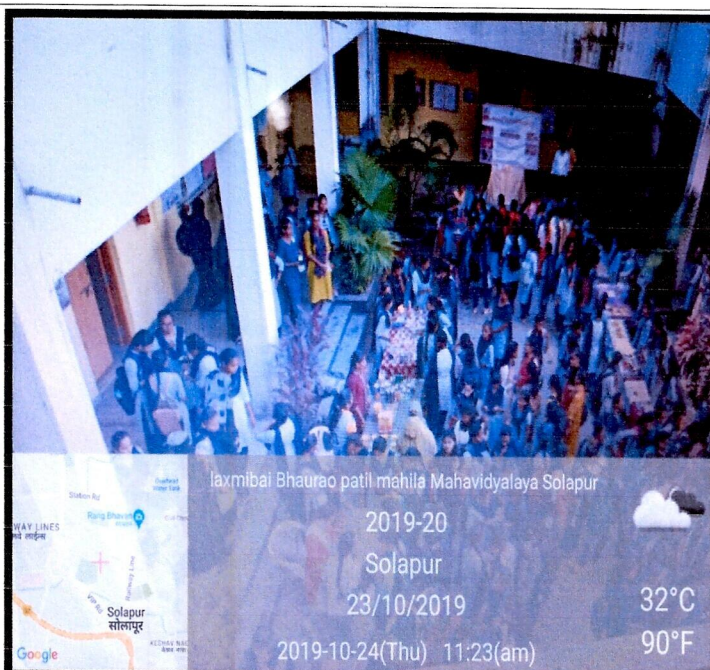

Rayat Shikshan Sanstha's
Laxmibai Bhaurao Patil Mahila Mahavidyalaya, Solapur
Report
Year-2019-20

Department	IQAC
Title Of The Program	Diwali Trade Fair
Day Date Time	Wednesday,23/10/2018 Time: 9.00 A.M-2.00 P.M.
Online / Offline	offline
Enrolment	47 Students Stall and 625 Visited Students

To celebrate the spirit of Diwali Festival, Laxmibai Bhaurao Patil Mahila Mahavidyalaya, Solapur organized *Diwali Trade Fair* on the occasion of Diwali Festival to showcase the talent and entrepreneur skills of the students. Diwali Trade Fair was organized for the students of Arts, Commerce and Science in the college premise. Prin, Dr. D.J. Salunkhe was the chief guest for the event. In this trade fair students preferred to sale the products made for Diwali Festival such as Lamps, Food items, gift items, cosmetics and imitation jewelry on their stalls.

Objective	COURSE OUTCOME
1) To Showcase the products made by the students of the college 2) To provide a great exposure to the students to exhibit their skills. 3) To instill an entrepreneurial spirit among students. 4) To provides them with learning opportunities to acquire business skills.	1) After initiating this activity it is noticed that it helped students to instill an entrepreneurial spirit among them. 2) The students took much interest and managed their stalls with confidence 3) 7340/- Rs. Profit earned by the students.

Coordinator

Principal
Laxmibai Bhaurao Patil
Mahila Mahavidyalaya, Solapur.