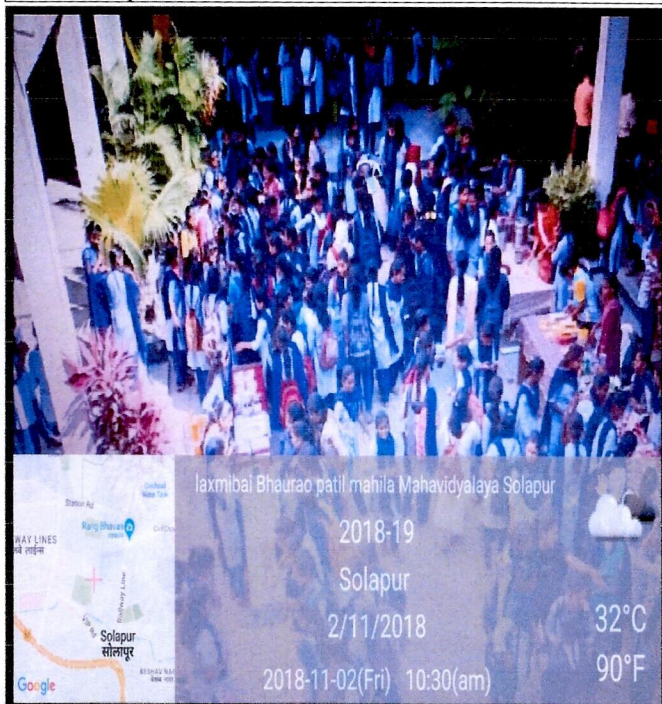

Objective	COURSE OUTCOME
1) To Showcase the products made by the students of the college 2) To provide a great exposure to the students to exhibit their skills. 3) To instill an entrepreneurial spirit among students. 4) To provides them with learning opportunities to acquire business skills.	1) After initiating this activity it is noticed that it helped students to instill an entrepreneurial spirit among them. 2) The students took much interest and managed their stalls with confidence 3) 15,010/- Rs. Profit earned by the students.