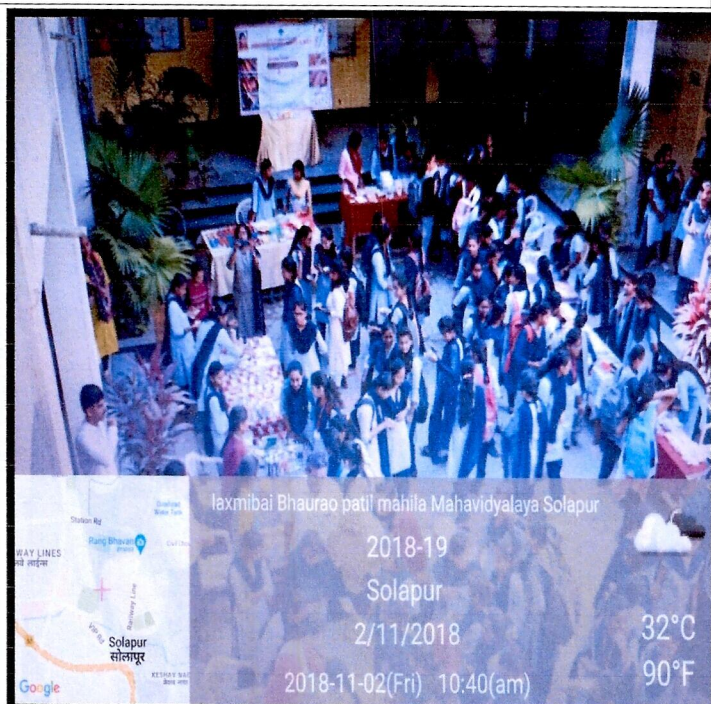

Objective	COURSE OUTCOME
1) To Showcase the products made by the students of the college 2) To provide a great exposure to the students to exhibit their skills. 3) To instill an entrepreneurial spirit among students. 4) To provides them with learning opportunities to acquire business skills.	1) After initiating this activity it is noticed that it helped students to instill an entrepreneurial spirit among them. 2) The students took much interest and managed their stalls with confidence 3) 15,010/- Rs. Profit earned by the students.