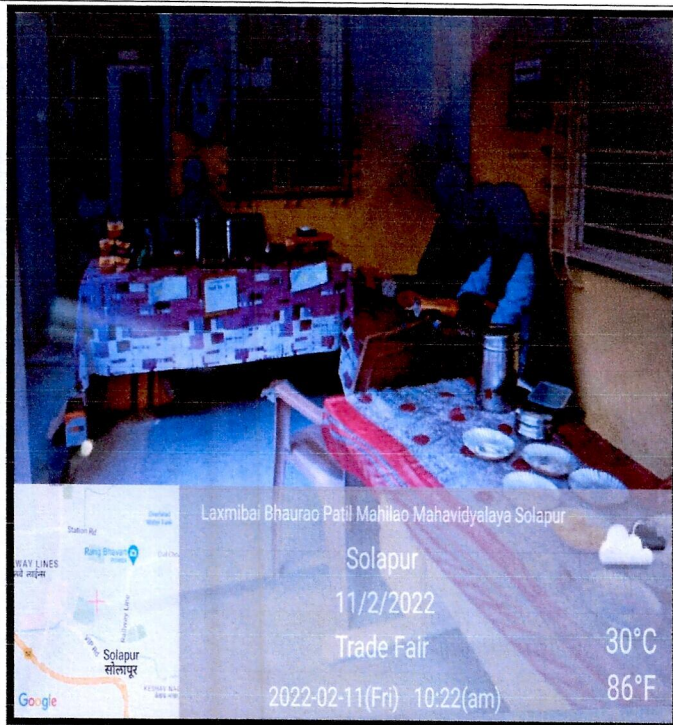

Rayat Shikshan Sanstha's
Laxmibai Bhaurao Patil Mahila Mahavidyalaya, Solapur
Report
Year-2021-22

Department	IQAC
Title Of The Program	Trade Fair
Day Date Time	Friday, 11/02/2022 Time: 9.00 A.M-4.00 P.M.
Online / Offline	offline
Enrolment	60 Students Stall and 556 Visited Students

Laxmibai Bhaurao Patil Mahila Mahavidyalaya, Solapur organized *Trade Fair* on 11/02/2022 to showcase the talent and entrepreneur skills of the students. Trade Fair was organized for the students of Arts, Commerce and Science in the college premise. Mrs. Lunawat, An Industrialist from Lunawat Cement Sales Executives, was the chief guest for the event. In this trade fair students preferred to sale the products, Food items, gift items, cosmetics and imitation jewelry and fun Game on their stalls.

Objective	COURSE OUTCOME
1) To Showcase the products made by the students of the college 2) To provide a great exposure to the students to exhibit their skills. 3) To in still an entrepreneurial spirit among Students. 4) To provides them with learning opportunities to acquire business skills.	1) After initiating this activity it is noticed that it helped students to instill an entrepreneurial spirit among them. 2) The students took much interest and managed their stalls with confidence 3) 23,230/- Rs. Profit earned by the students.

Coordinator

Principal
Laxmibai Bhaurao Patil
Mahila Mahavidyalaya