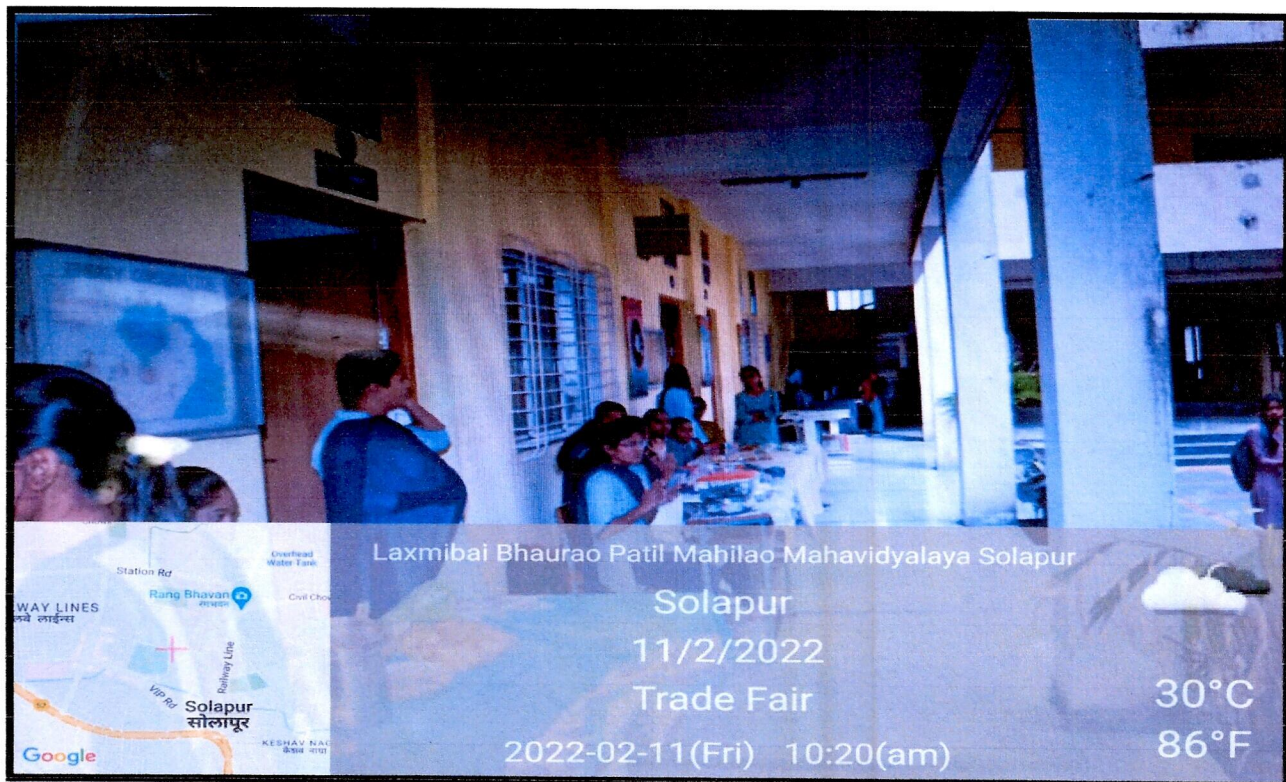

Stall of Food