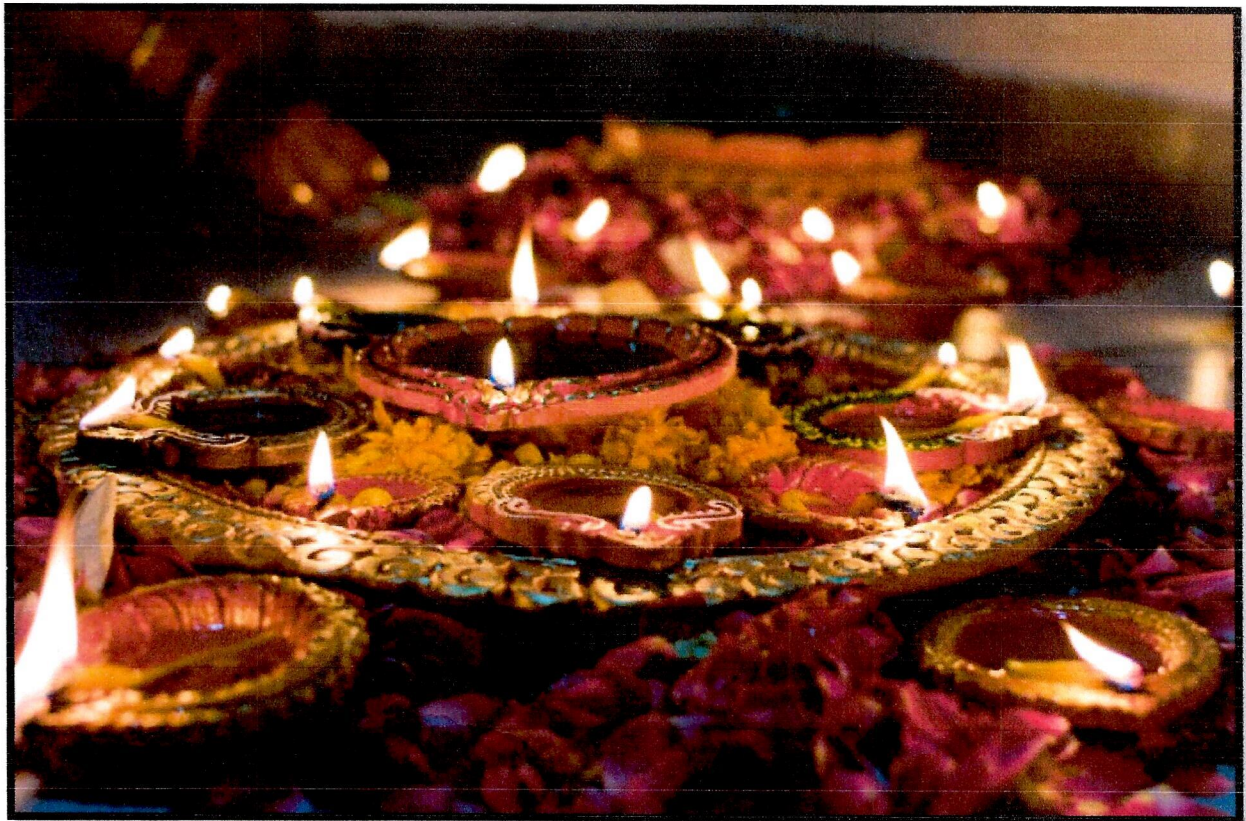

Rayat Shikshan Sanstha's
Laxmibai Bhaurao Patil Mahila Mahavidyalaya,
Solapur
2022-23

Criterion – 7
7.2
Best Practices

Diwali Trade Fair